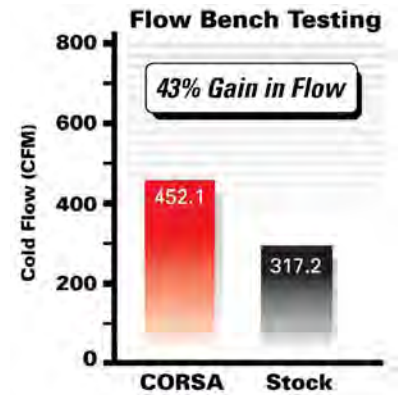

2005-2010

XTREME Dual Rear Exit Axle-Back Exhaust System
with 4.0" Pro-Series Tips, Part Number 14314

©2009 CORSA PERFORMANCE. ALL RIGHTS RESERVED. LITS143.

Let it Speak to You.

MUSTANG XTREME SYSTEM FEATURES

- Engineered using **patented technology** for a **race inspired, deep and muscular exhaust note** with absolutely **NO interior resonance**.
- Your **Dual Rear Exit** Mustang will turn heads with **Twin 4" Pro-Series tips** polished to a mirror finish and etched with the CORSA logo.
- **Flows 43% better** and is **10 lbs. lighter than stock**.
- Experience the CORSA sound in no time at all with **easybolt-on installation, no welding or cutting needed**. Hardware and detailed, full-color installation instructions are included.
- Designed and manufactured in Berea, Ohio of the finest stainless steel.
- **Limited Lifetime Warranty** guarantees your exhaust system for as long as you own your Mustang.