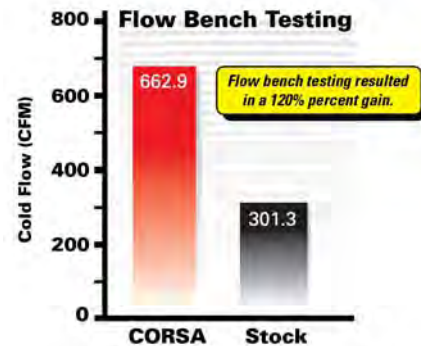

PROUDLY DESIGNED AND MANUFACTURED IN THE USA.