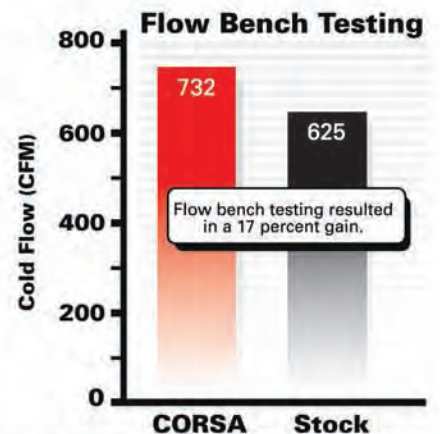

Increased Horsepower & Torque

Resulting from a straight-through design; increased flow & less backpressure.

Great Performance Sound

We tune in the good sounds and cancel the bad, without the use of baffles or steel wool packing material.

Better Fuel Economy

Less backpressure means the engine does not work as hard (especially if you can keep your foot out of it).

The precision engineering, uncompromising quality and flawless fit and finish of the CORSA Performance Exhaust is guaranteed for as long as you own your Jeep Cherokee.