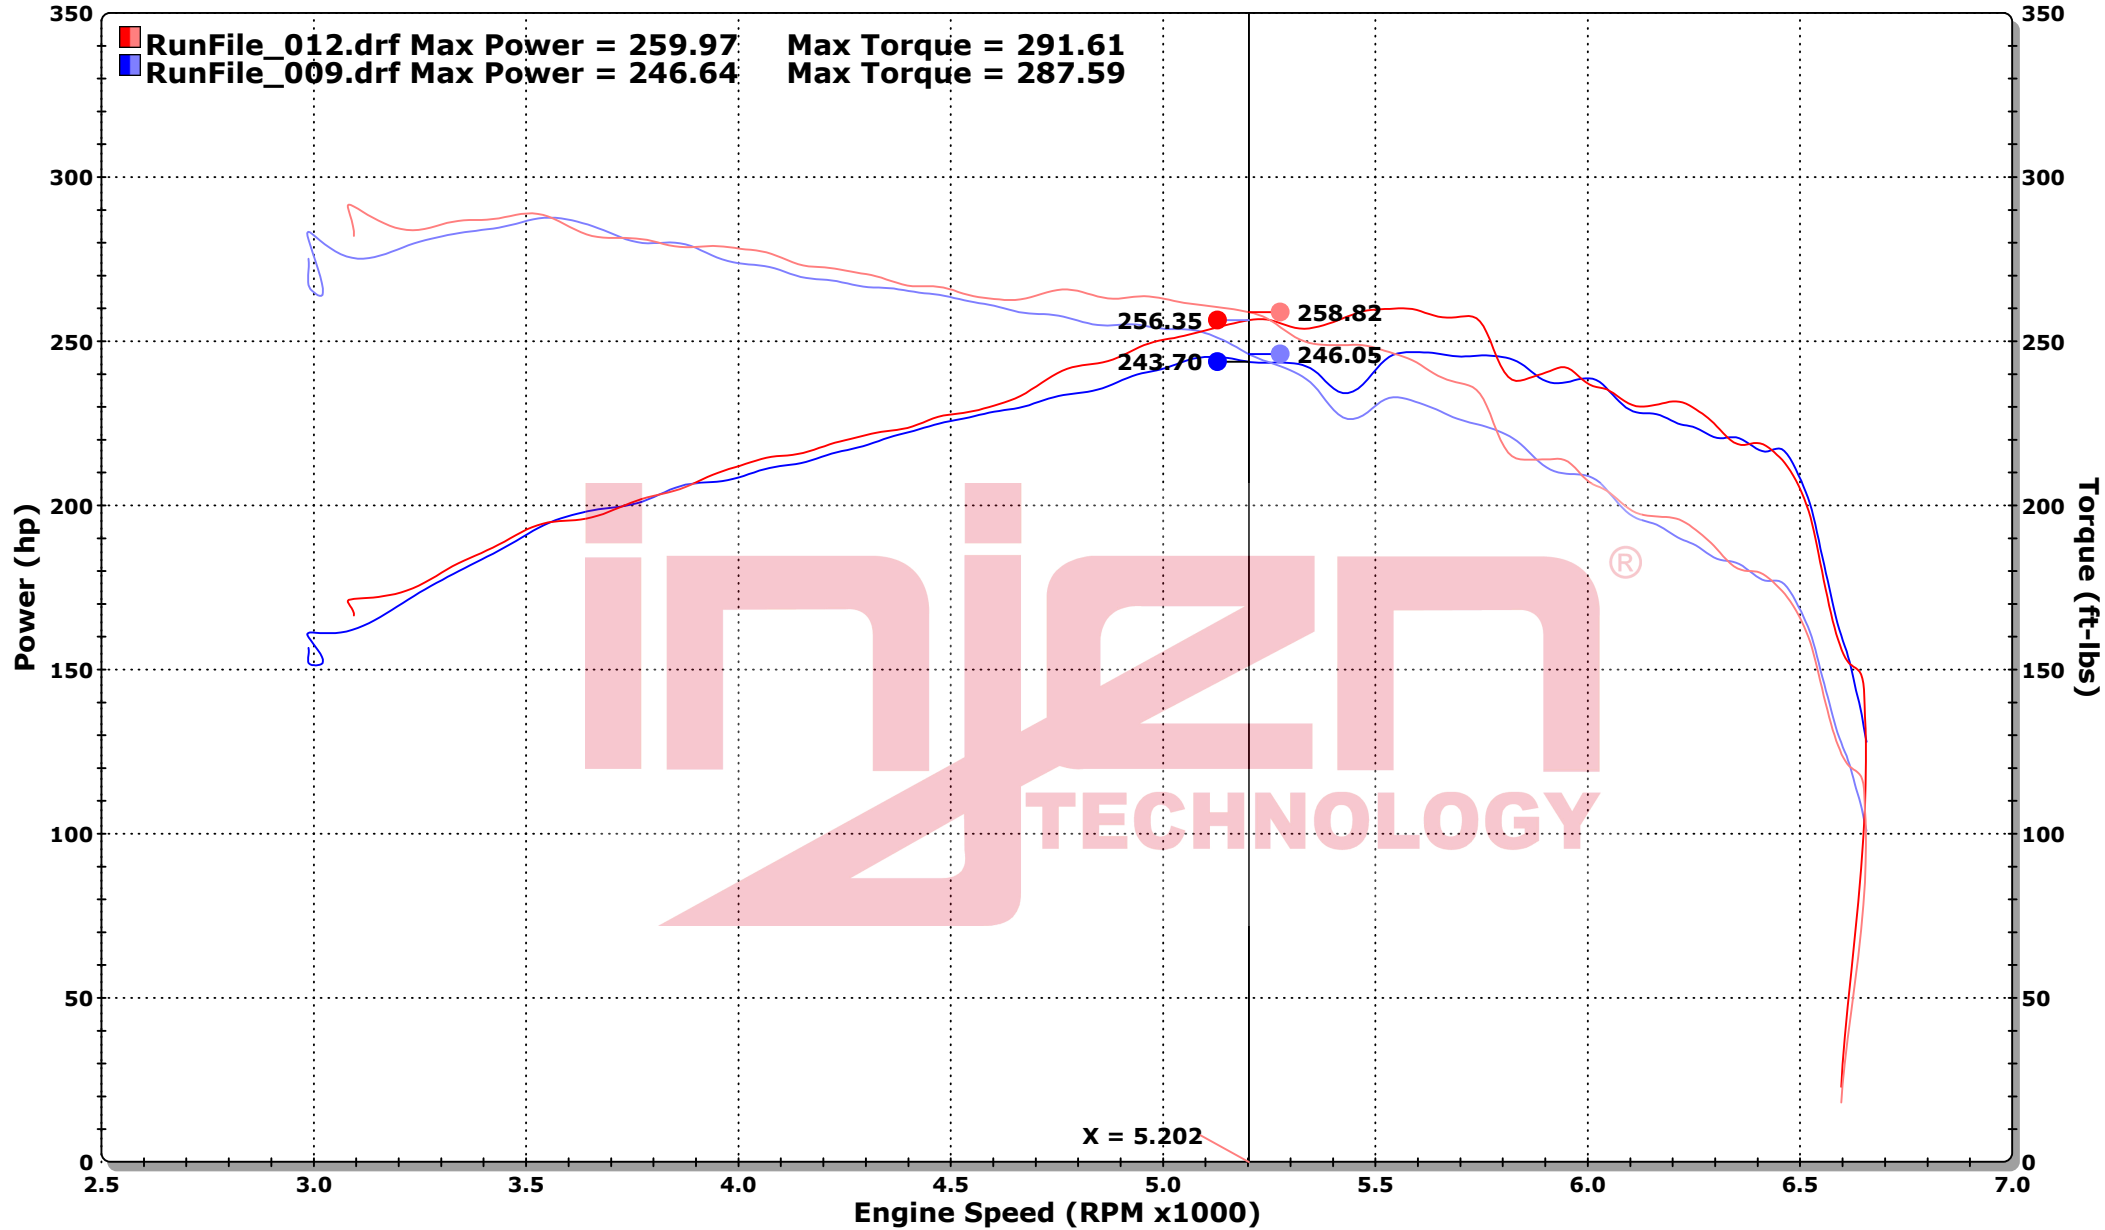

Injen Technology

RunFile_009.drf - 1/25/2022 1:03:46 PM Run Type: RO Run Conditions: 77.49 °F, 29.23 in-Hg, Humidity: 15%, SAE: 1.01
 BASELINE
 Max Power = 246.64 Max Torque = 287.59

RunFile_012.drf - 1/25/2022 6:00:32 PM Run Type: RO Run Conditions: 71.74 °F, 29.26 in-Hg, Humidity: 24%, SAE: 1.00
 EVO9300
 Max Power = 259.97 Max Torque = 291.61